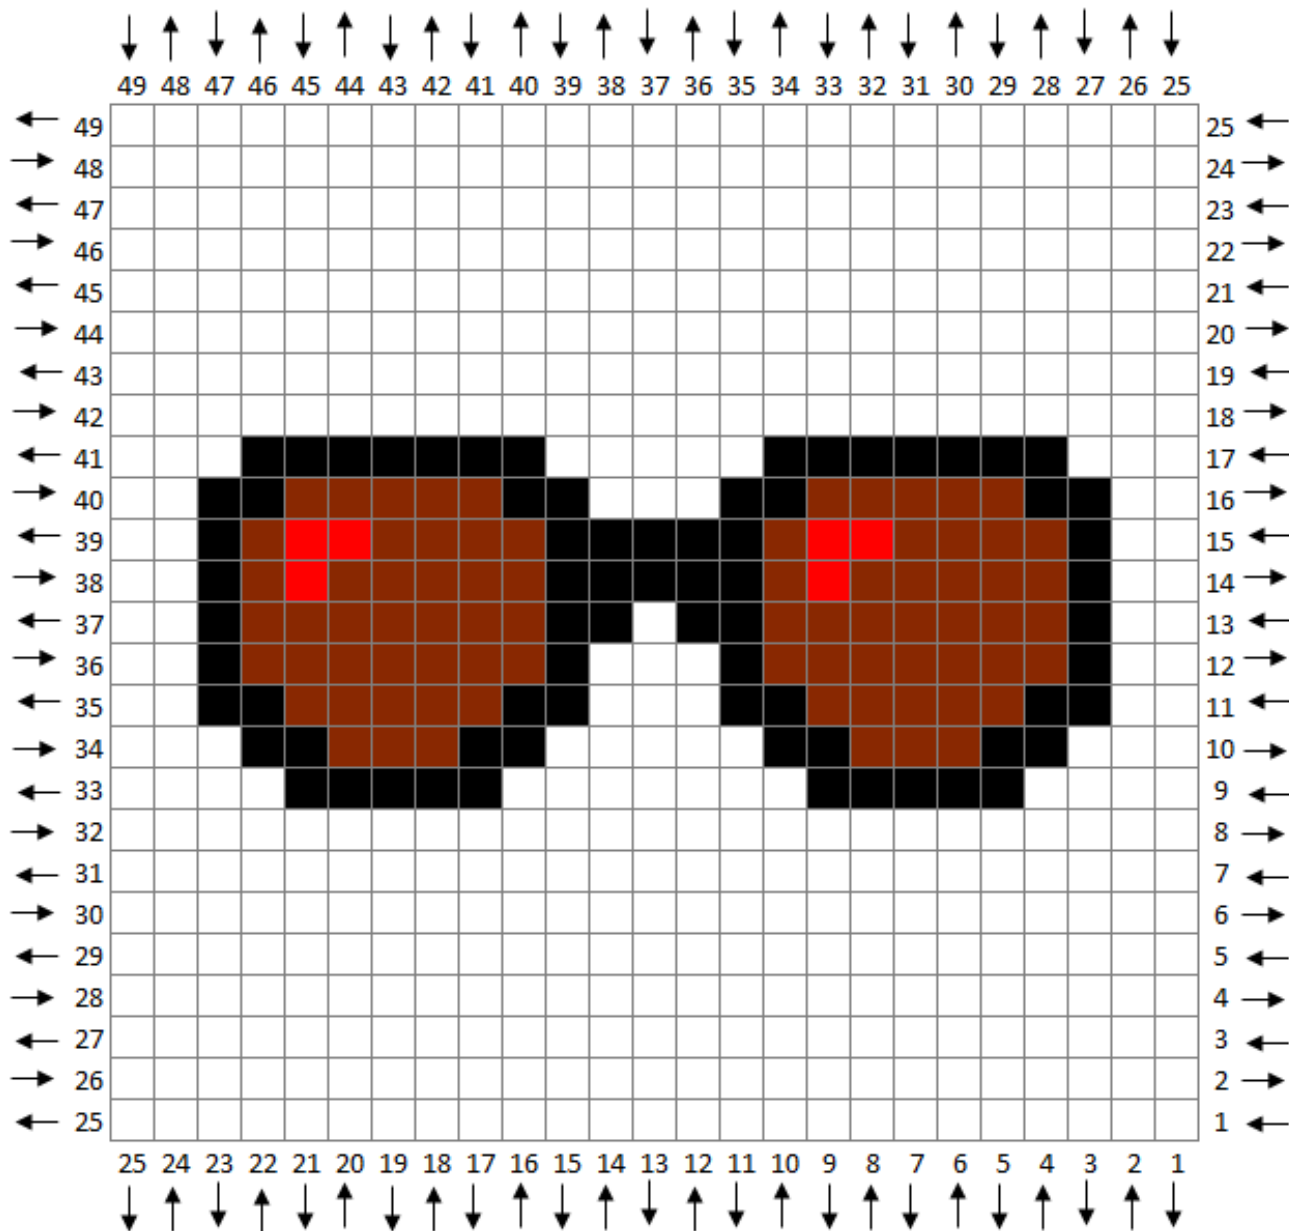

The Firefly CAL

Simon's Glasses

Designed by Alex Mikkeltorg
Two Hearts Crochet
www.twoheartscrochet.com

Hook Size: G/4.00mm

Stylecraft Special DK Yarns in:

Black, Burgundy, Lipstick and
a background color of your choice