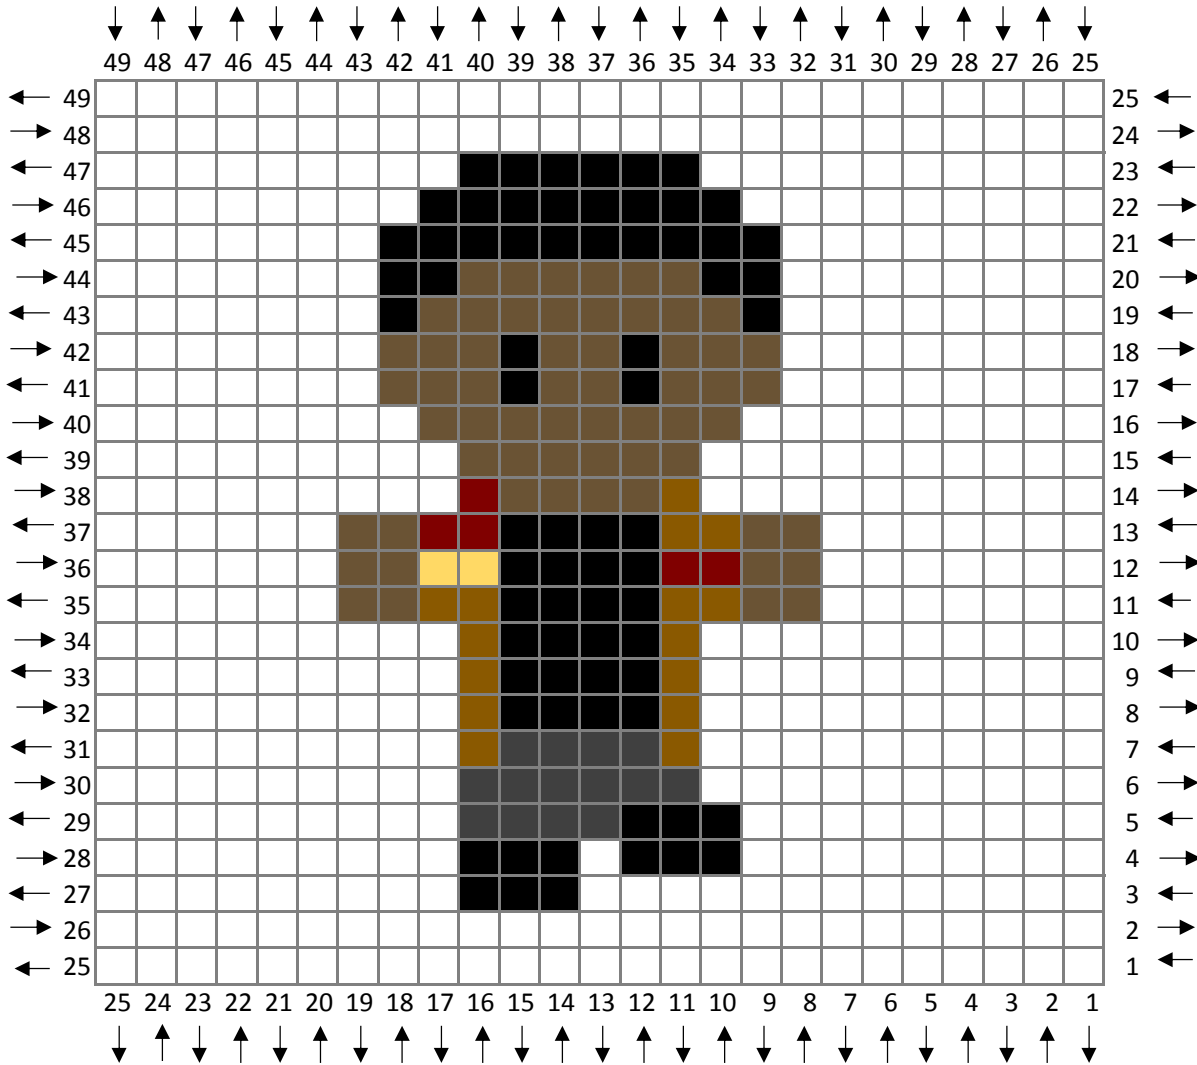

Star Wars CAL

Bonus Square: Finn

Recommended Hook: Size G6/4 mm

Yarn Suggestions

Vanna's Choice - Black, Charcoal Grey, Cranberry,
Fisherman, Honey,
Radiant Yellow, Taupe

I Love This Yarn - Metallic Black (Background)

- VC - Black
- VC - Charcoal Grey
- VC - Cranberry
- VC - Fisherman
- VC - Honey
- VC - Radiant Yellow
- VC - Taupe