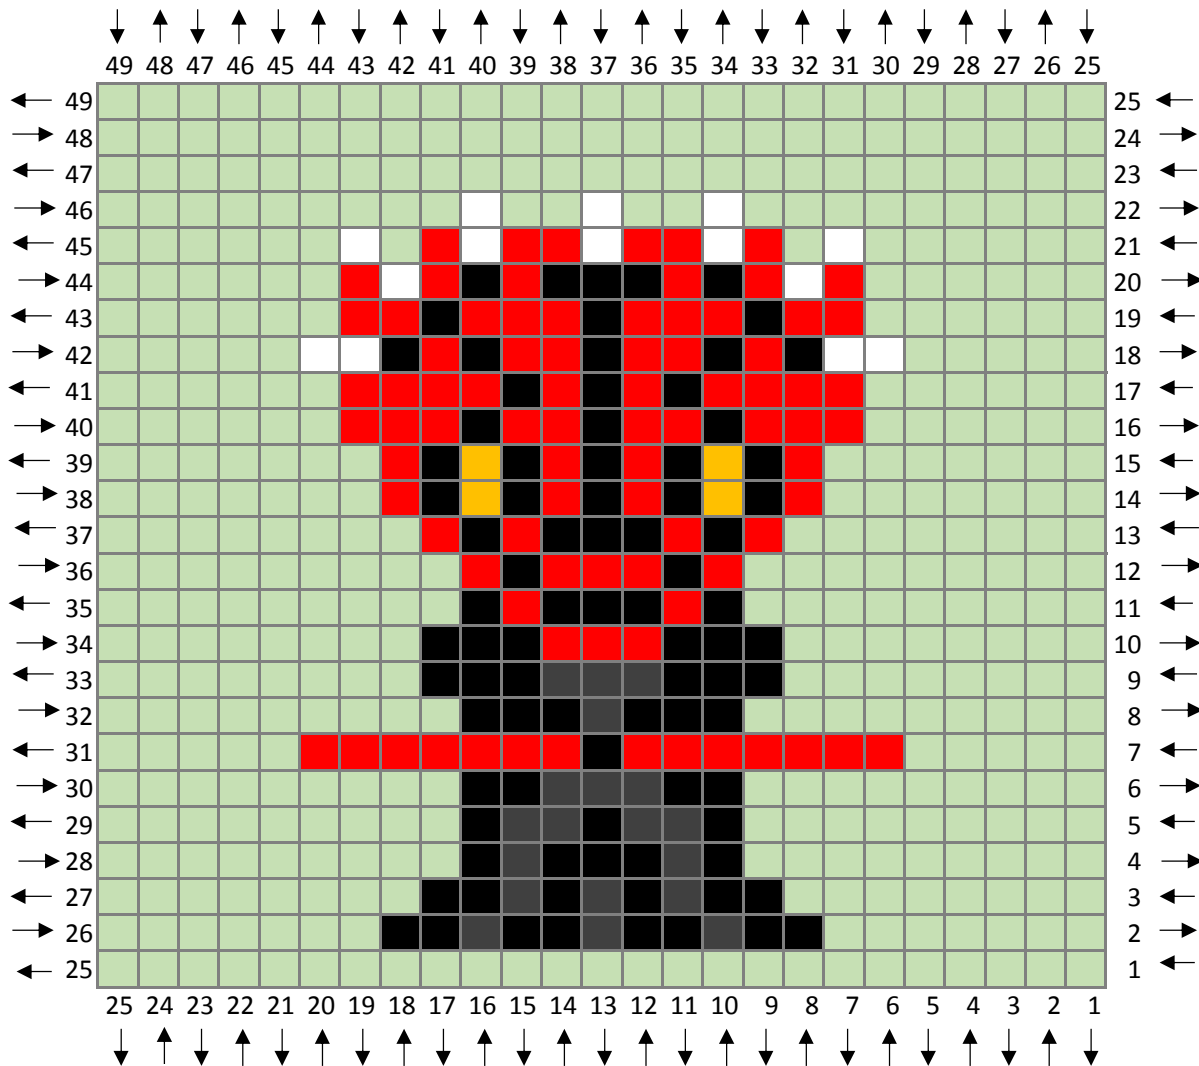

Star Wars CAL
Bonus Square: Darth Maul

Recommended Hook: Size G6/4 mm

Yarn Suggestions

Vanna's Choice - Black, Charcoal Grey,
Mustard, Scarlet, White

I Love This Yarn - Metallic Black (Background)

- VC - Black
- VC - Charcoal Grey
- VC - Mustard
- VC - Scarlet
- VC - White