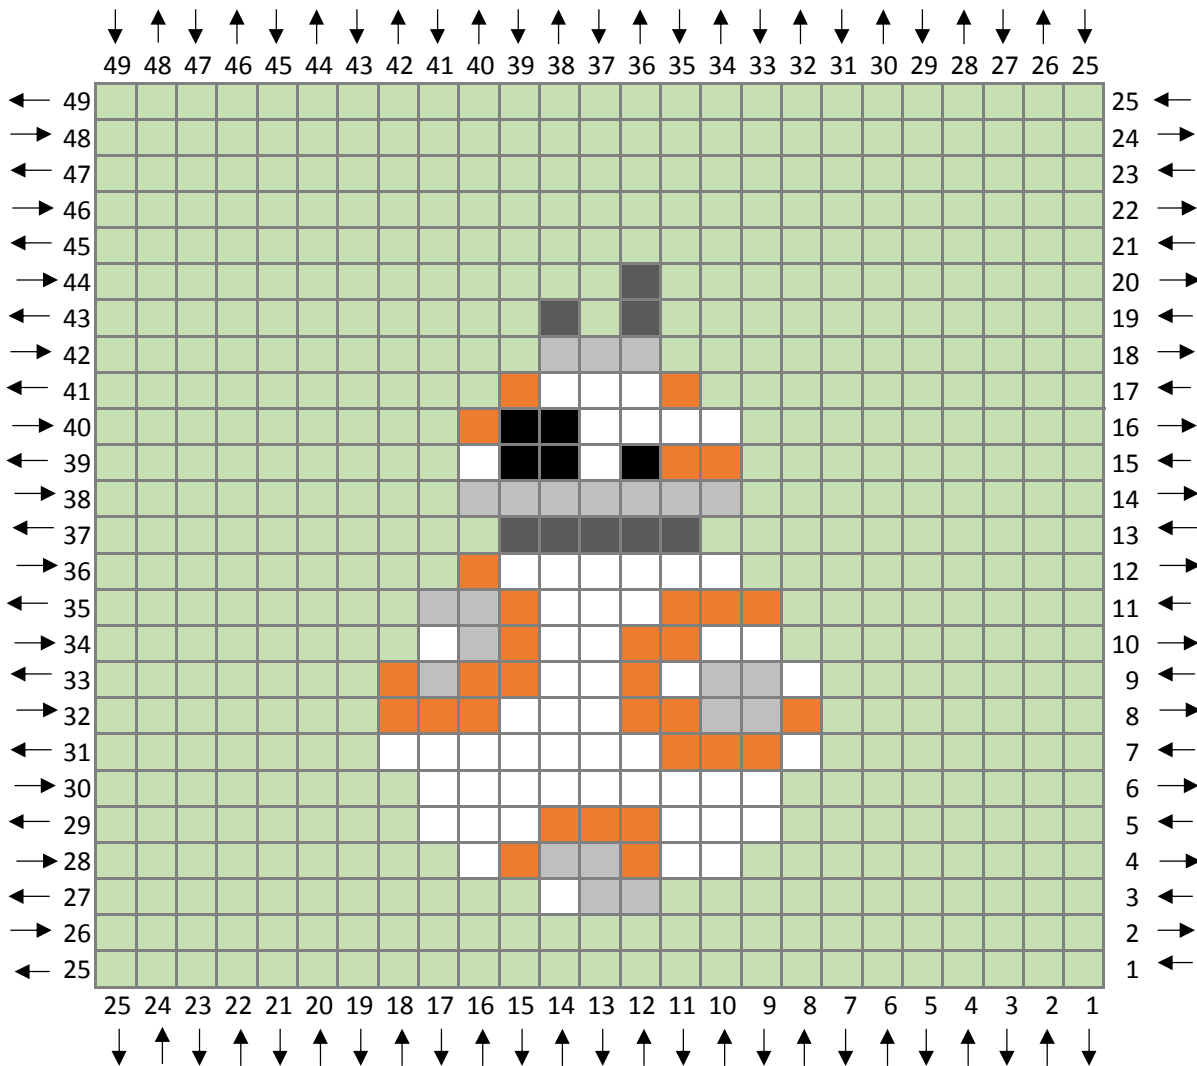

Star Wars CAL

Bonus Square: BB-8

Recommended Hook: Size G6/4 mm

Yarn Suggestions

Vanna's Choice - Black, Rust,
Silver Grey, Silver Heather, White
I Love This Yarn - Metallic Black (Background)

- VC - Black
- VC - Rust
- VC - Silver Grey
- VC - Silver Heather
- VC - White