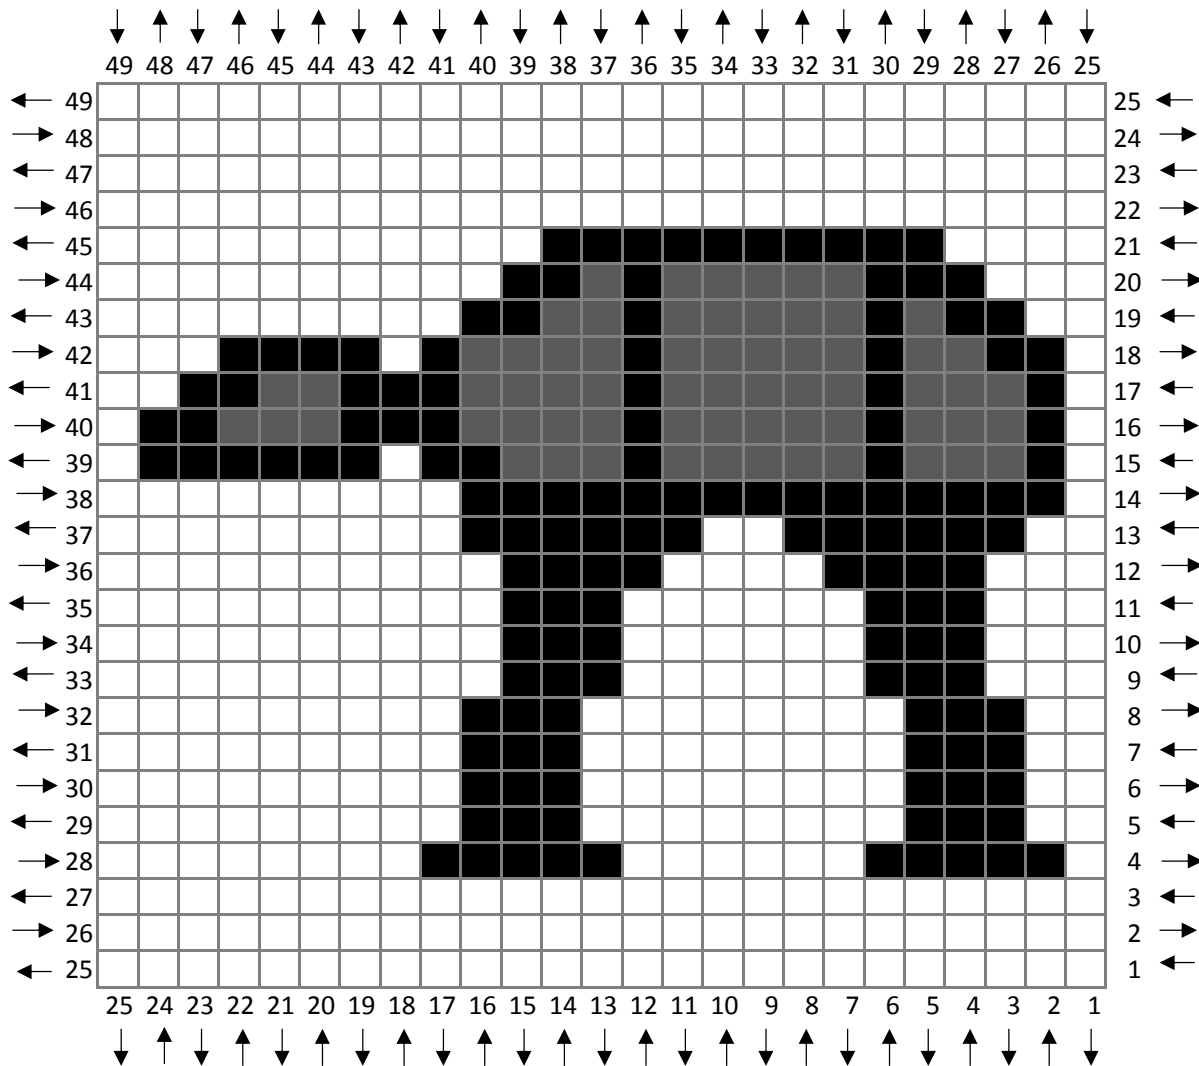

Star Wars CAL

**Bonus Square:
AT-AT Walker**

Recommended Hook: Size G6/4 mm

Yarn Suggestions

Vanna's Choice - Black, Charcoal Grey

I Love This Yarn - Metallic Black (Background)

- VC - Black
- VC - Silver Grey