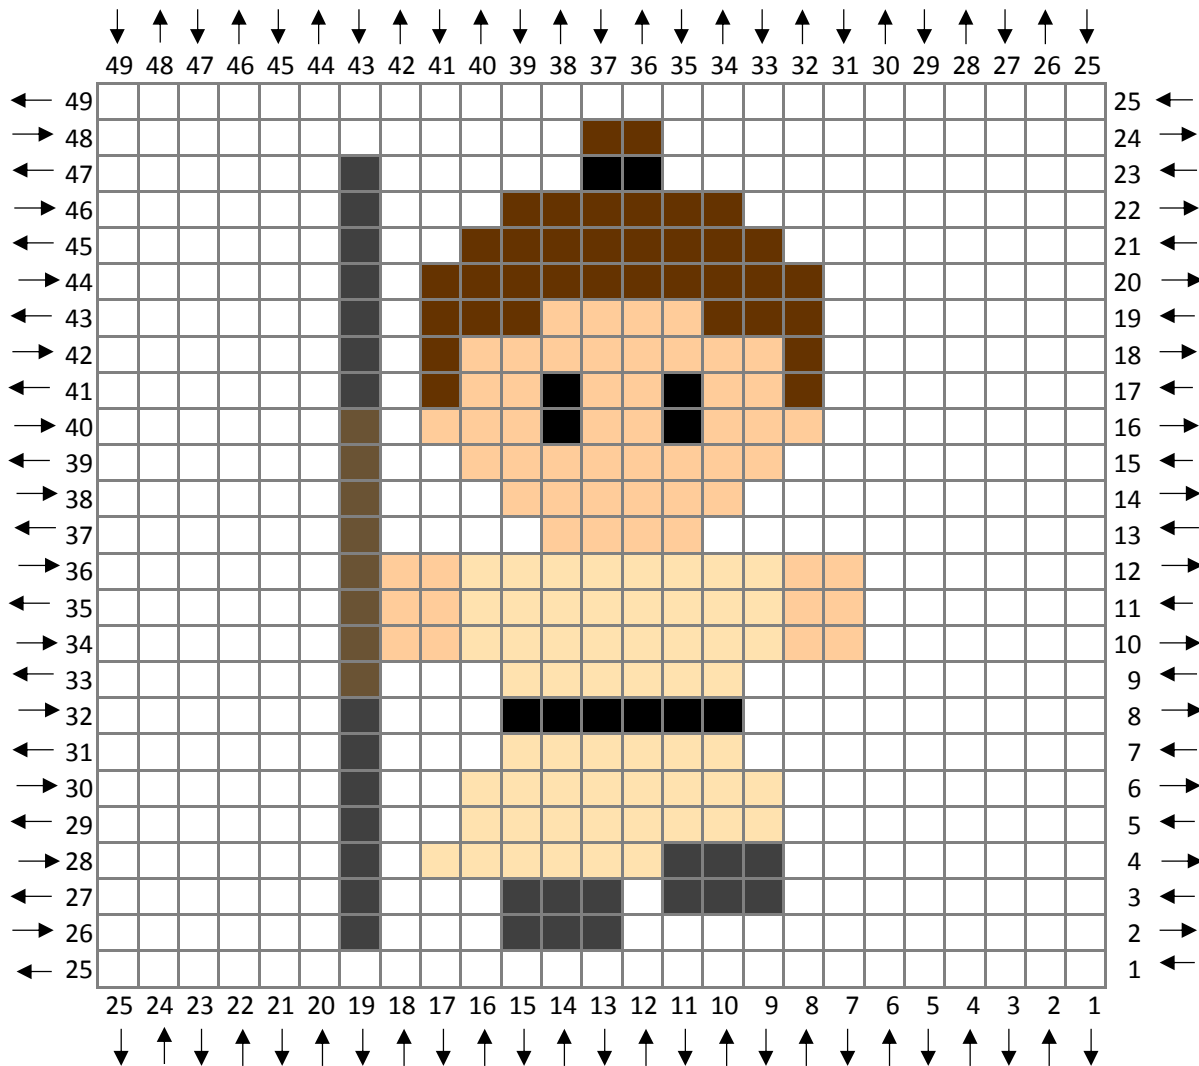

Star Wars CAL

Bonus Square: Darth Vader
(Small Figure)

Recommended Hook: Size G6/4 mm

Yarn Suggestions

Vanna's Choice - Black, Fern, Scarlet,
Silver Grey, Silver Heather

I Love This Yarn - Metallic Black (Background)

- VC - Black
- VC - Fern
- VC - Scarlet
- VC - Silver Grey
- VC - Silver Heather

Star Wars CAL
Bonus Square: Storm Trooper
(Small Figure)

Recommended Hook: Size G6/4 mm

Yarn Suggestions

Vanna's Choice - Black, Silver Grey, White

I Love This Yarn - Metallic Black (Background)

- VC - Black
- VC - Silver Grey
- VC - White

Star Wars CAL
Bonus Square: Kylo Ren

Recommended Hook: Size G6/4 mm

Yarn Suggestions

Vanna's Choice - Black, Charcoal Grey, Cranberry,
 Fisherman, Honey,
 Radiant Yellow, Taupe

I Love This Yarn - Metallic Black (Background)

- VC - Black
- VC - Charcoal Grey
- VC - Scarlet
- VC - Silver Grey
- VC - Silver Heather

Star Wars CAL
Bonus Square: Rey

Recommended Hook: Size G6/4 mm

Yarn Suggestions