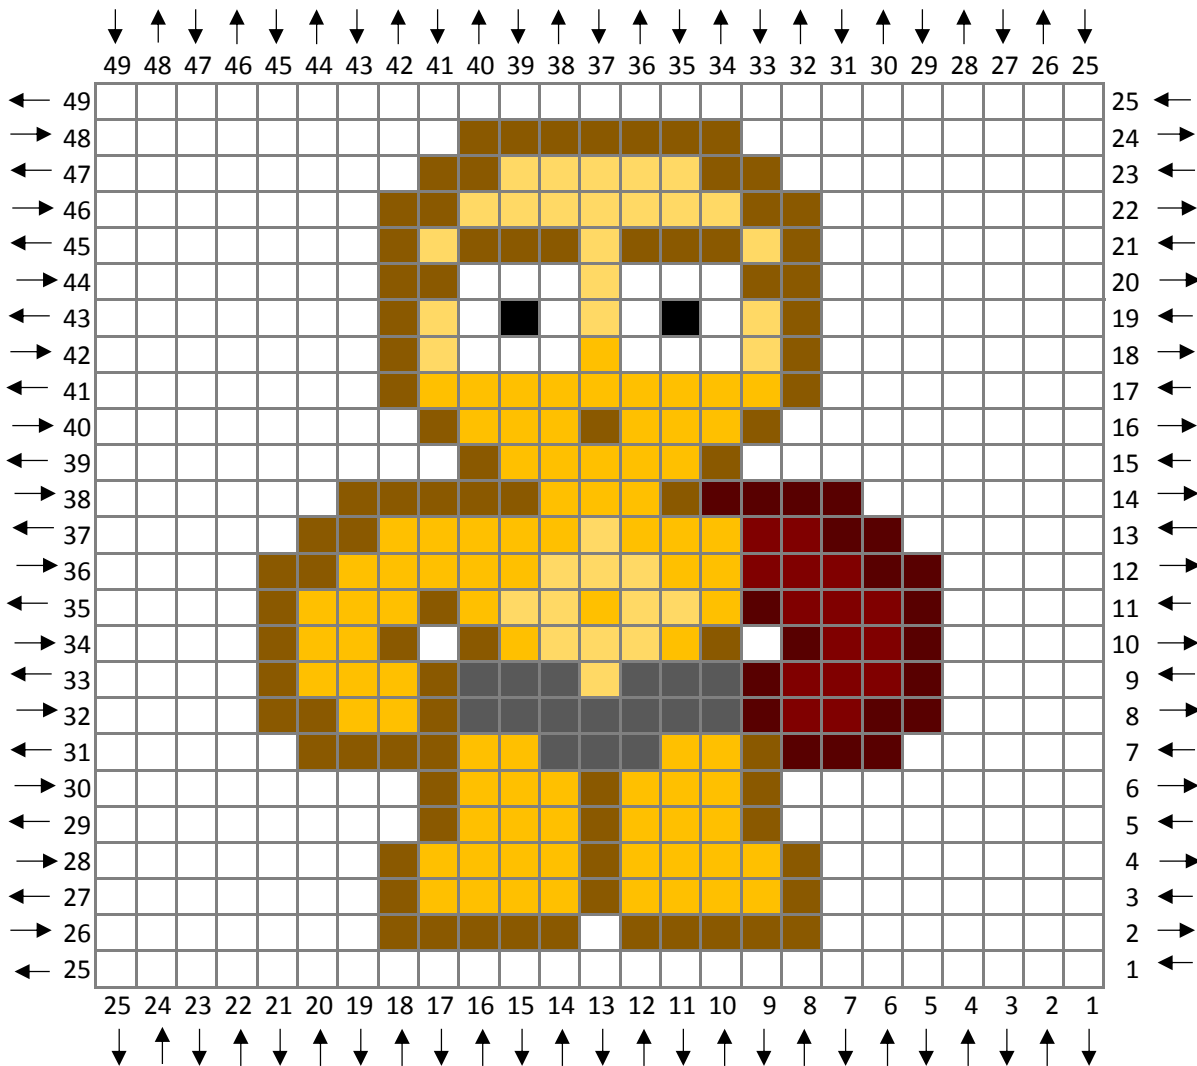

Star Wars CAL

Bonus Square: C-3PO

Recommended Hook: Size G6/4 mm

Yarn Suggestions

Vanna's Choice - Black, Burgundy,
Cranberry, Honey, Mustard,
Radiant Yellow, Silver Grey, White
I Love This Yarn - Metallic Black (Background)

- VC - Black
- VC - Burgundy
- VC - Cranberry
- VC - Honey
- VC - Mustard
- VC - Radiant Yellow
- VC - Silver Grey
- VC - White